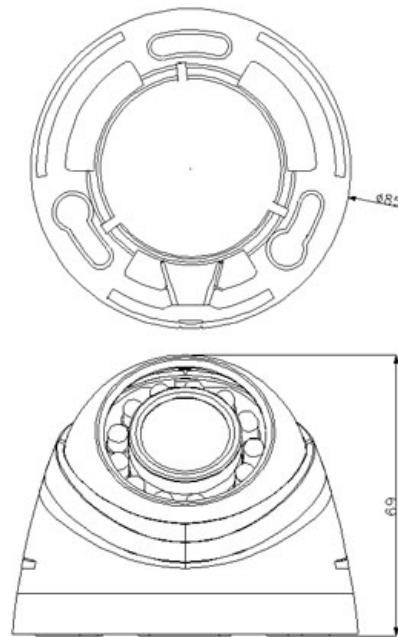

CP-USC-DA13L2

1.3 MP IR Cosmic Dome Camera - 20Mtr.

COSMIC
HD CAMERA

Main Features

- 1/3" 1.3 MP HQIS Pro Image Sensor
- Max 25/30fps@1.3MP
- DWDR, Day/Night(ICR), AWB, AGC, BLC
- 3.6mm fixed lens (2.8mm, 6mm optional)
- IR Range of 20 Mtrs.
- OSD Menu, control over coaxial cable, 2D-DNR
- HD and SD switchable

Uni+
the Universal Camera

CE FC **RoHS**
COMPLIANT

*Product casing and specifications are subject to change without prior notice

CP- USC-DA13L2

1.3 MP IR Cosmic Dome Camera - 20Mtr.

COSMIC
HD CAMERA

Feature

Specification

1/3" 1.3 MP HQIS Pro Image Sensor
0.05Lux/F2.0, 0Lux IR on
1/50s~1/100,000s
3.6mm (2.8mm optional)
DWDR
1.3MP@25 fps
1-channel BNC high definition video output/ CVBS standard definition video output (Can switch)
Auto(ICR)/Color/B/W
IR Range of 20 Mtr.
Support
Over 800m via 75-3 coaxial cable
-40°C~+60°C / Less than 95%RH (no condensation)
DC12V±10%
Max 5W
Ø85mm × 69mm
0.1 Kg.